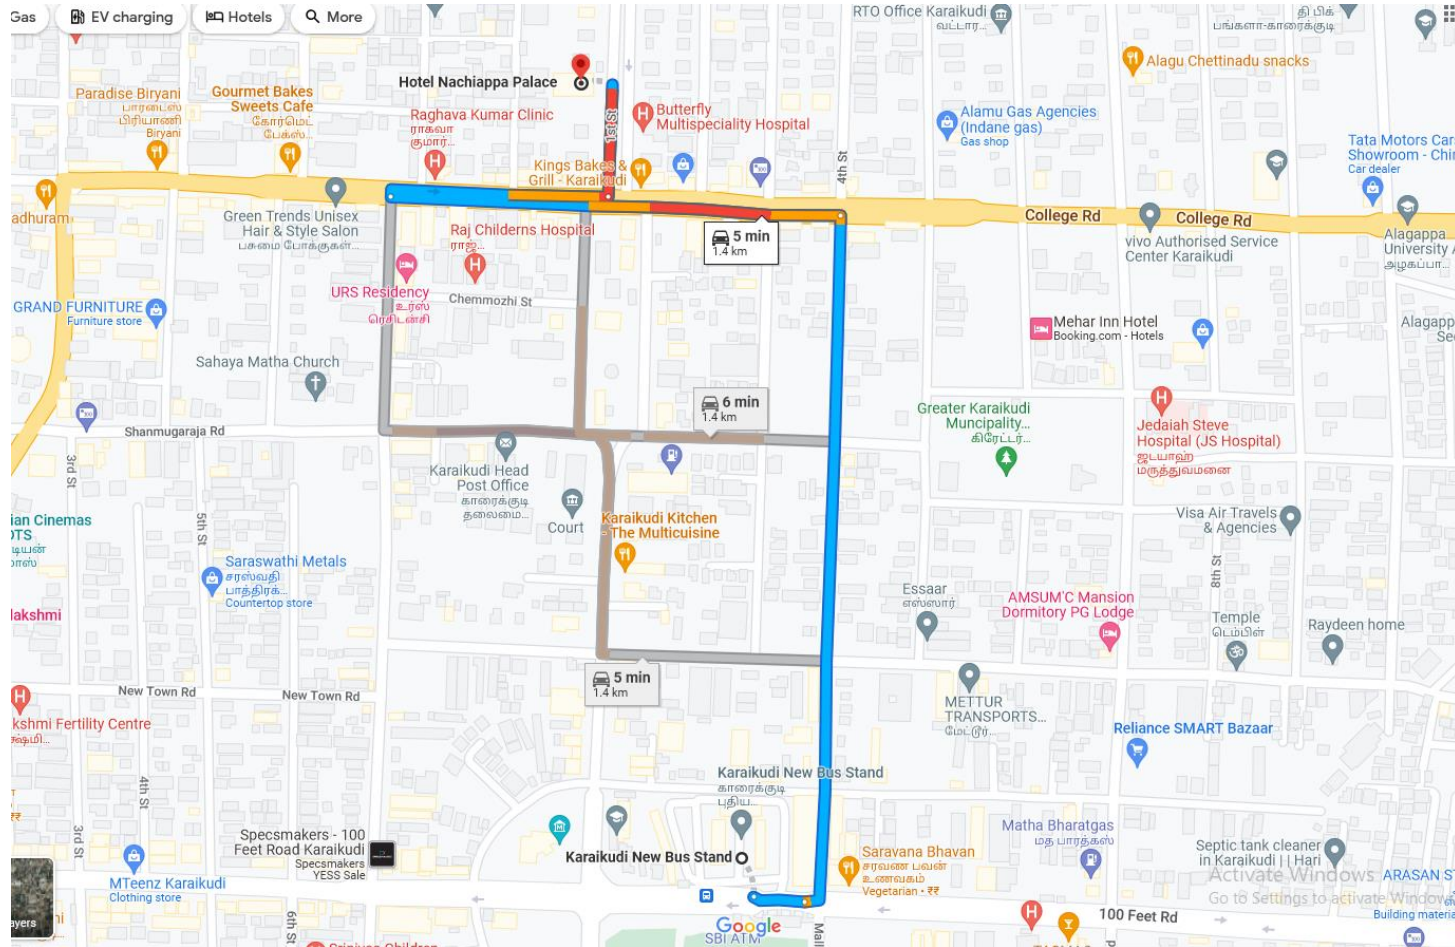

Karaikudi Bus Stand to Hotel Nachiappa Place – 1.4 km

Karaikudi Railway Station to Hotel Nachiappa Place- 3.7 km